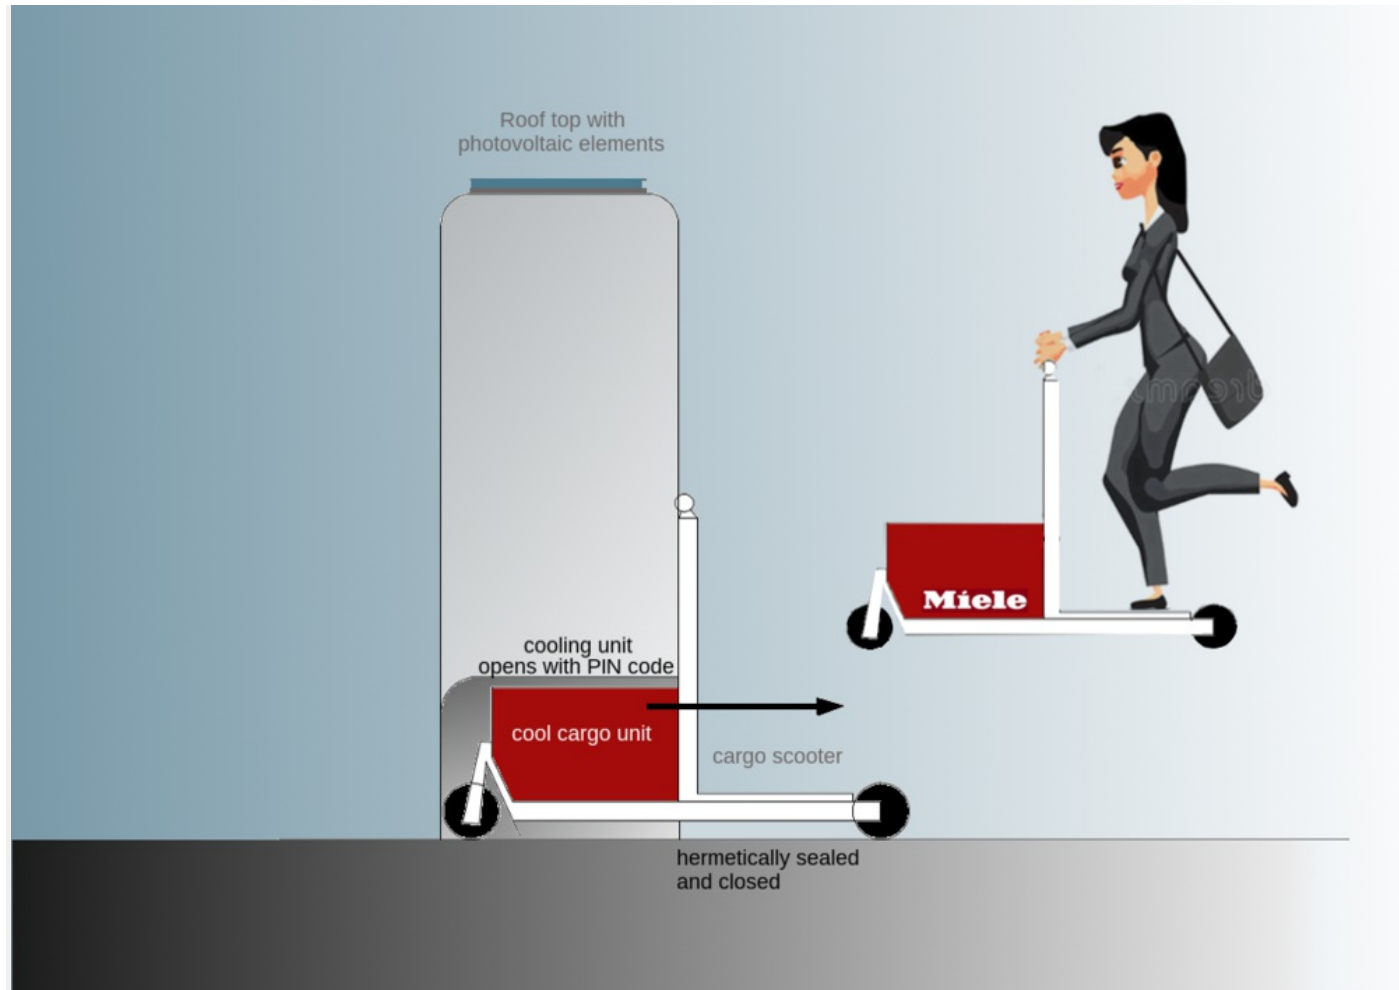

2/6 cool cargo e-scooter

cargo e-scooter station in combination with cooling unit

Pain Point

carry easy and cooled over longer distance with fun and no efforts, be flexible, easy to reach the refrigerator to store directly and park safely in home, until you return to the station

3/6 cool cargo e-scooter

cargo e-scooter station in combination with cooling unit

Product in its environment

how it works

Status: 15.06.2018

4/6 cool cargo e-scooter

cargo e-scooter station in combination with cooling unit

Product views

views

5/6 cool cargo e-scooter

cargo e-scooter station in combination with cooling unit

Product in use

how it works

Status: 15.06.2018

Keep cool with Miele