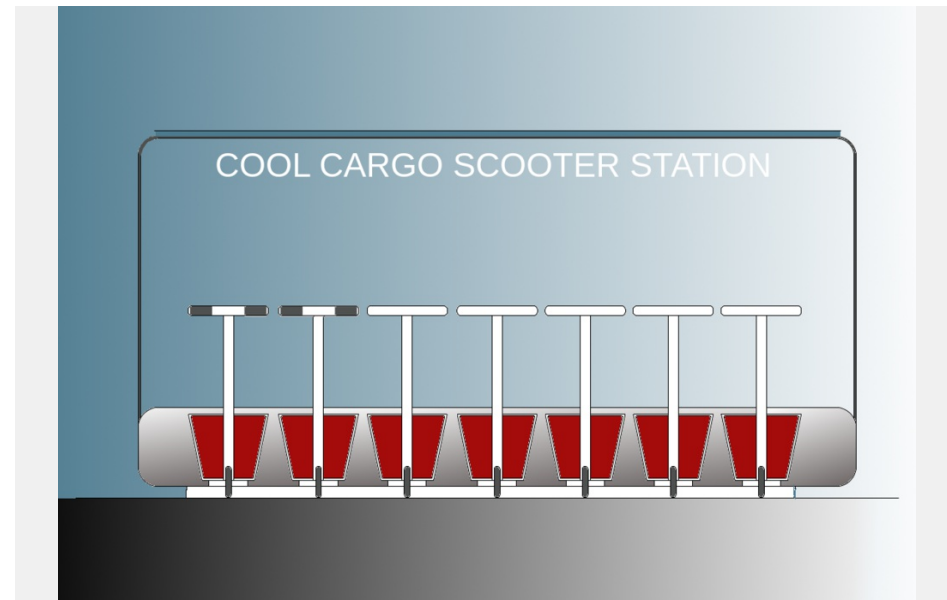

1/6

cool cargo e-scooter

cargo e-scooter station in combination with cooling unit

Observation

the target group is working and many times not at home, because of activities outside and meeting friends

Conclusion

So the delivery at home is not possible, but make sense on their daily route.

Solution

There are stations with cargo e-scooters with cooling units for the cargo boxes. The delivery comes to the chosen station to be taken home to a picnic to go, a meeting with friends ....and can be carried easy and cool to the places for need...especially easy to reach the refrigerator in homes to store the delivery directly and park the scooter inside. That there will be no misuse, with the food order, you sign a contract to rent and have to pay a high bail, if no return to station.