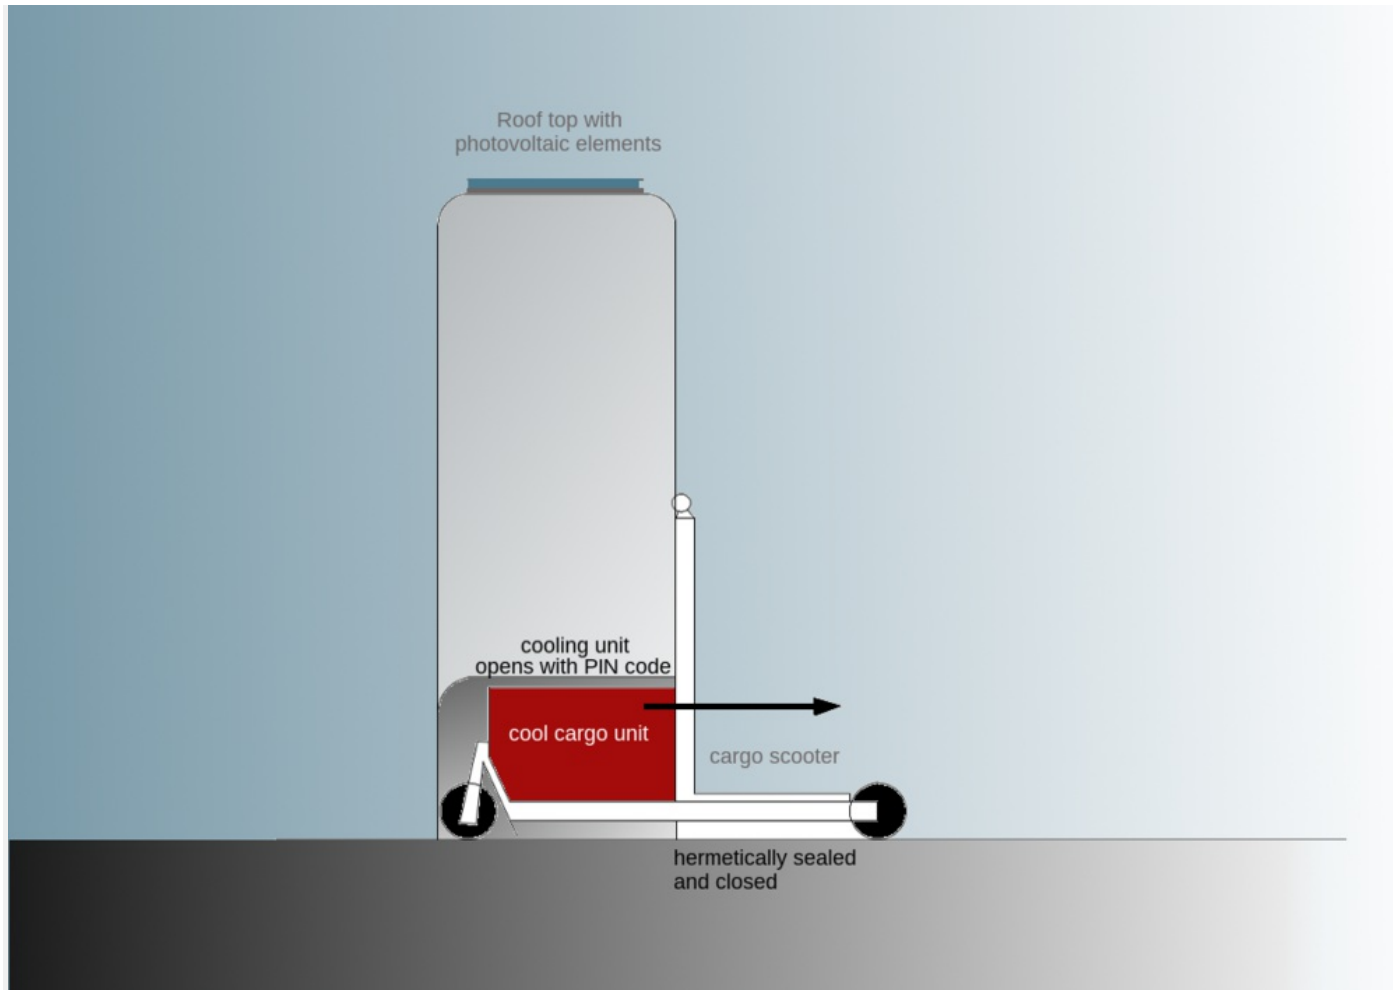

3/6 cool cargo e-scooter

cargo e-scooter station in combination with cooling unit

Product in its environment

how it works

Status: 15.06.2018