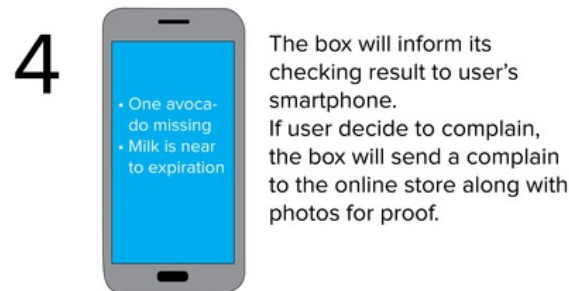

3/7 Miele Kangaroo Box

Not only keeping the good fresh, this box will also help people on checking the good.

Product in its environment

The box can be on the porch or in the front yard. The box is firmly attached to the ground or wall. The box can not be moved by bare hand, so thieves will get difficulties to break it. User don't have to make holes in doors or walls that are at risk of inviting thieves or animals entering the house.

4/7 Miele Kangaroo Box

Not only keeping the good fresh, this box will also help people on checking the good.

Product views

Products in different view with its important components.

5/7 Miele Kangaroo Box

Not only keeping the good fresh, this box will also help people on checking the good.

Product in use

It open automatically when delivery boy scan the waybill barcode to the box; or when user open it with their phone. It scan the items with some 3D camera in the box (take pictures, recognize texture, color, and determine item). Work best when delivery uses Eco friendly transparent bag.

6/7 Miele Kangaroo Box

Not only keeping the good fresh, this box will also help people on checking the good.

The image shows a grey Miele Kangaroo Box with its lid open, revealing a wire trolley inside. Below, two scenarios are illustrated. In the 'Premium' scenario, a woman in a grey dress is shown walking away from the box, and a trolley filled with vegetables is being pulled out. In the 'Prestige' scenario, a woman in a blue uniform is walking away, and a trolley is shown being pulled out from the box. Dashed blue arrows indicate the path of the trolley from the box to the user.