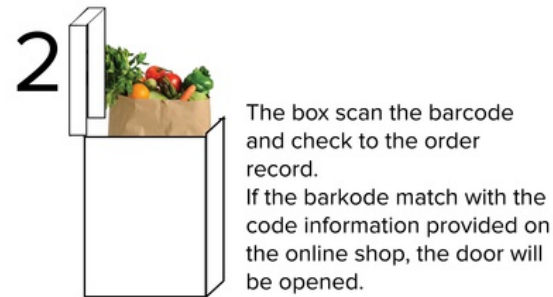

3/7 Miele Kangaroo Box

Not only keeping the good fresh, this box will also help people on checking the good.

Product in its environment

The box can be on the porch or in the front yard. The box is firmly attached to the ground or wall. The box can not be moved by bare hand, so thieves will get difficulties to break it. User don't have to make holes in doors or walls that are at risk of inviting thieves or animals entering the house.

4/7 Miele Kangaroo Box

Not only keeping the good fresh, this box will also help people on checking the good.

Product views

Products in different view with its important components.

5/7 Miele Kangaroo Box

Not only keeping the good fresh, this box will also help people on checking the good.

Product in use

It open automatically when delivery boy scan the waybill barcode to the box; or when user open it with their phone. It scan the items with some 3D camera in the box (take pictures, recognize texture, color, and determine item). Work best when delivery uses Eco friendly transparent bag.