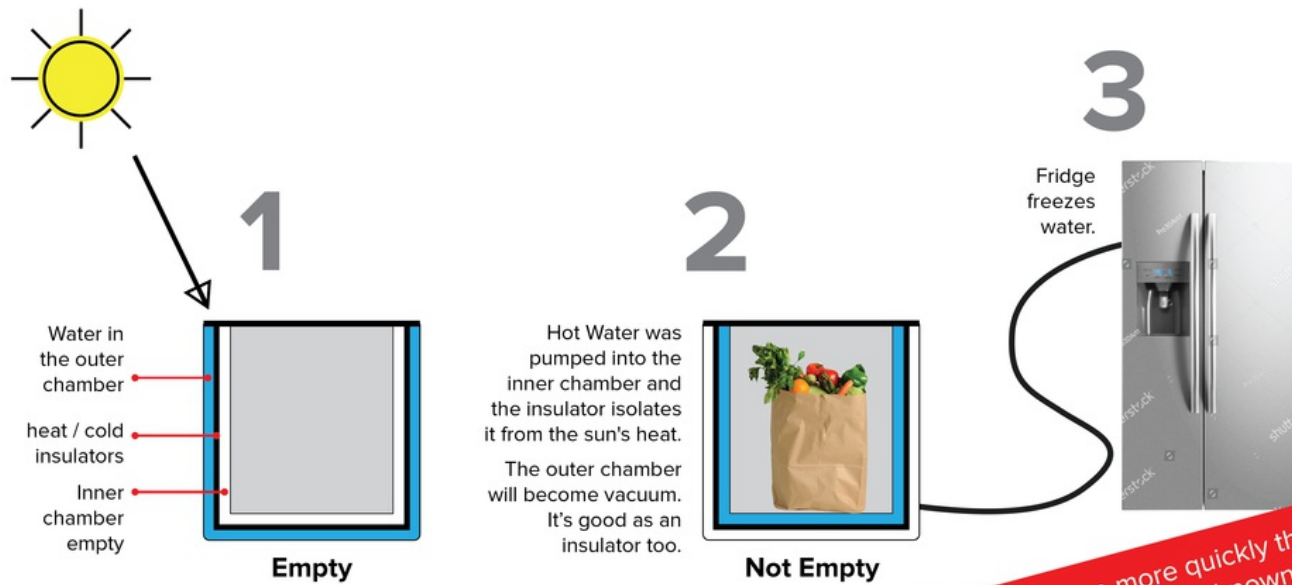

Solution

1. It can scan items and match with order list. If any items missing, damage or expired the box notify user through smartphone.
2. It requires refrigerator or AC, but it's sold separately from them. People don't have to replace the old fridge.
3. It's simplicity makes it affordable.
4. It doesn't need too much changes to the delivery's packaging, so online store still be able to give best prices to shopper.
5. Online store can work with Miele to provide the box to its shopper to get loyalty.

2/7 Miele Kangaroo Box

Not only keeping the good fresh, this box will also help people on checking the good.

HOW THE KANGAROO BOX KEEP THE GOOD COLD?

Hot water is froze more quickly than normal/cold water. This is known as Mpemba effect.

Pain Point

It uses the cause of the problem (solar thermal) as part of the solution. 1. Sunshine heat the water in the box. 2. By the delivery schedule, the box pump the hot water from outer chamber into inner chamber. 3. The box ask fridge to freeze the water by distributing cold air through the hose.

3/7 Miele Kangaroo Box

Not only keeping the good fresh, this box will also help people on checking the good.

Product in its environment

The box can be on the porch or in the front yard. The box is firmly attached to the ground or wall. The box can not be moved by bare hand, so thieves will get difficulties to break it. User don't have to make holes in doors or walls that are at risk of inviting thieves or animals entering the house.