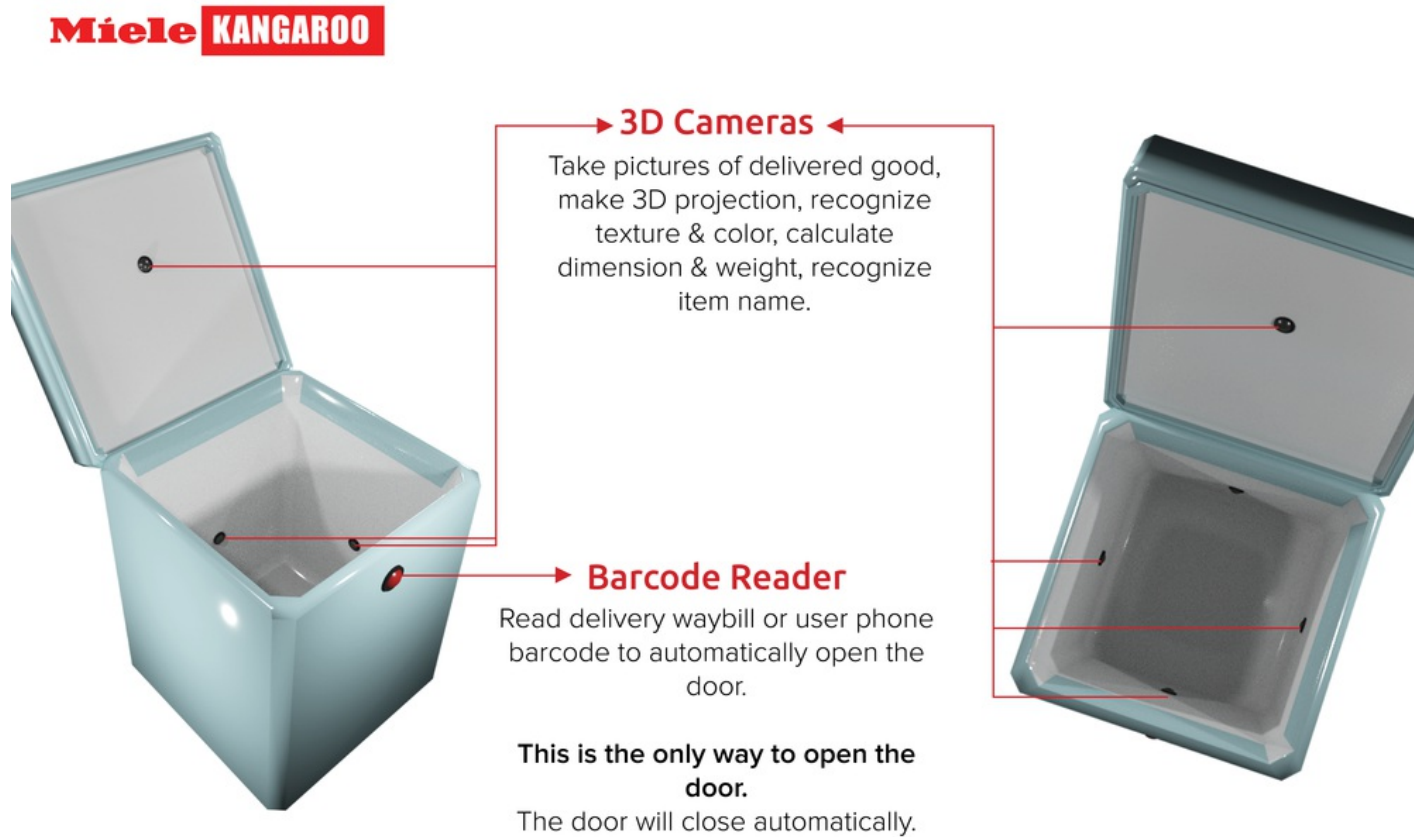

3/7 Miele Kangaroo Box

Not only keeping the good fresh, this box will also help people on checking the good.

Product in its environment

The box can be on the porch or in the front yard. The box is firmly attached to the ground or wall. The box can not be moved by bare hand, so thieves will get difficulties to break it. User don't have to make holes in doors or walls that are at risk of inviting thieves or animals entering the house.

4/7 Miele Kangaroo Box

Not only keeping the good fresh, this box will also help people on checking the good.

Product views

Products in different view with its important components.

5/7 Miele Kangaroo Box

Not only keeping the good fresh, this box will also help people on checking the good.

Product in use

It open automatically when delivery boy scan the waybill barcode to the box; or when user open it with their phone. It scan the items with some 3D camera in the box (take pictures, recognize texture, color, and determine item). Work best when delivery uses Eco friendly transparent bag.

6/7 Miele Kangaroo Box

Not only keeping the good fresh, this box will also help people on checking the good.

The image shows a grey Miele Kangaroo Box with its lid open, revealing a wire trolley inside. Below, two scenarios are illustrated. In the 'Premium' scenario, a woman in a grey dress is shown walking away from the box, and a trolley filled with vegetables is being pulled out. In the 'Prestige' scenario, a woman in a blue uniform is walking away, and a trolley is shown being pulled out from the box. Dashed blue arrows indicate the path of the trolley from the box to the user.