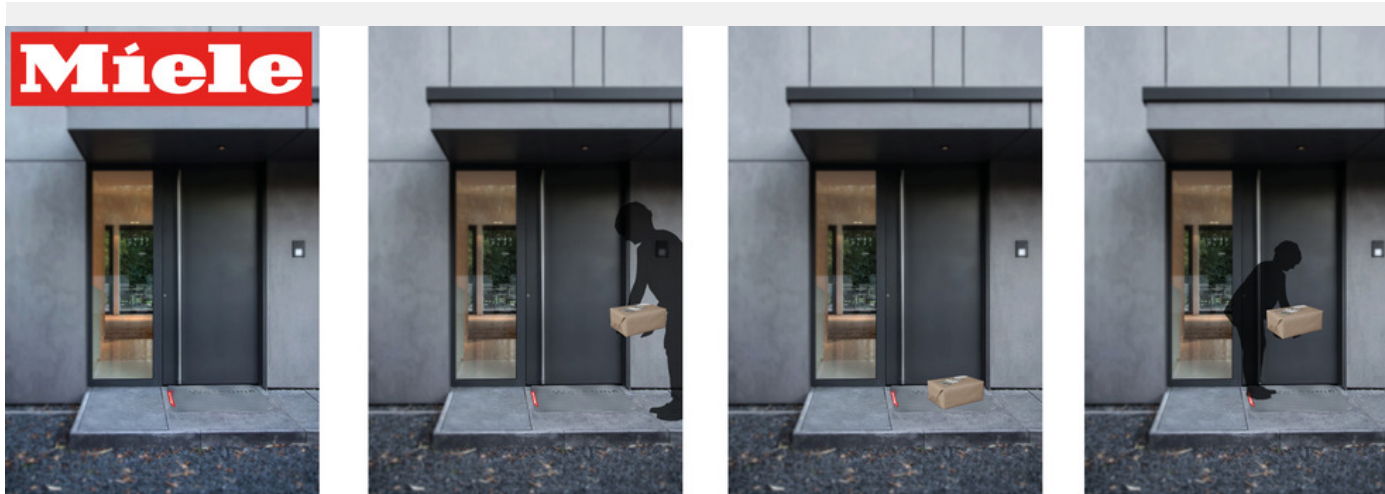

Back side of Miele Mate is warm and keeps you pizza warm as well as your shoes. Although can be used inside the house.

Product views

Miele Mate is super easy to use for everyone. Plug it in and you are ready to go. In front of the door to receive cold or hot product. Inside your home to warm your shoes or for anything you want to keep hot or cold. Even in the car, plug in and warm or cool your stuff.

Status: 15.06.2018

5/7 **Miele Mate**

A doormat with heating and cooling function through Peltier cooling

1

Miele Mate is put on cooling side in front of the door, waiting for delivery.

2

Postman brings cool delivery and puts it on Miele Mate.

3

Weight Sensor is activated Miele Mate starts cooling only on the spot where the Packet is placed.

4

When at home, cool delivery can brought to the fridge.

Product in use

Miele Mate adapts to already existing system. Placing the package in front of the door, holding it hot|cold till you pick it up. Moreover Miele Mate allow easy sharing between neighbors and others and as an extra, gives Miele a great stage for promotion in front of everyones door.