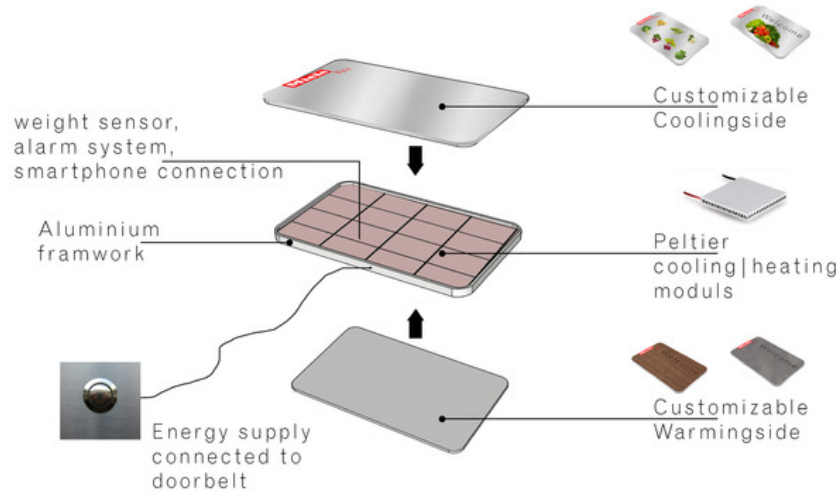

3

Weight Sensor is activated Miele Mate starts cooling only on the spot where the Packet is placed.

4

When at home, cool delivery can brought to the fridge.

Product in use

Miele Mate adapts to already existing system. Placing the package in front of the door, holding it hot|cold till you pick it up. Moreover Miele Mate allow easy sharing between neighbors and others and as an extra, gives Miele a great stage for promotion in front of everyones door.

# 6/7 Miele Mate

A doormat with heating and cooling function through Peltier cooling

Possible development directions

A integrated membran which can be stretch over the deliver.

Special Miele boxes which fit perfect to Miele Mate

Actual development for the technical implementation:

Additional info

The mat can still be developed a few different directions. That's the basic concept based on further research the Miele Mate although could work with special Miele Boxes for an equal cooling process or equipped with an synthetic hood.