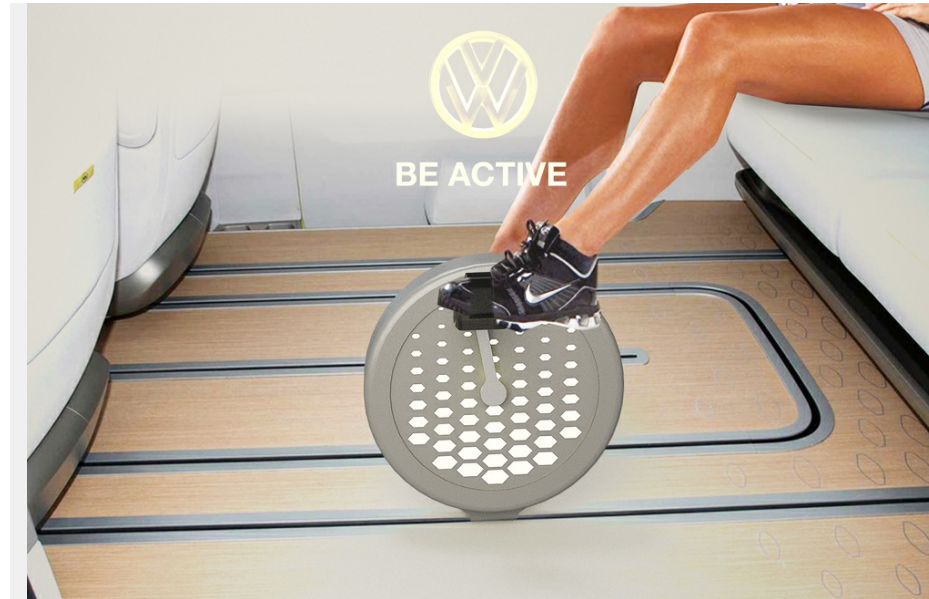

1/5

BE ACTIVE _Mini Cycle

Compact, fun, useful and customizable 3D printed Mini Cycle for your adventures around the BUZZ!

Target group

1: Families with kids and 2: Young people driven by design & innovation

Observation

Both target groups - everyone enjoys a good exercise, yes? Kids and adults alike are keen to practice a bit, and if this can happen during travel, the better! Time will pass quickly, usual cramps from staying still won't happen, mood will be happier.

Conclusion

Buzz includes special sporting equipment which is used both indoors and outdoors, by passengers during travel and during stays. In addition sporting equipment might be taken outside the Buzz and used as street fitness in places like beaches, lakes, etc.

Solution

A quick workout while on the road might save precious time, improve well-being and start a day properly! Mini Cycle is about spinning pedals through a specialized device. It is similar to regular bicycle in terms of movement and mostly to fitness bikes. Difficulty of spinning is adjustable, so everyone can practice. Additional features: spinning motion creates energy and it charges your phone; ambient glows on demand; works as music player when paired with proper device; various patterns, etc.