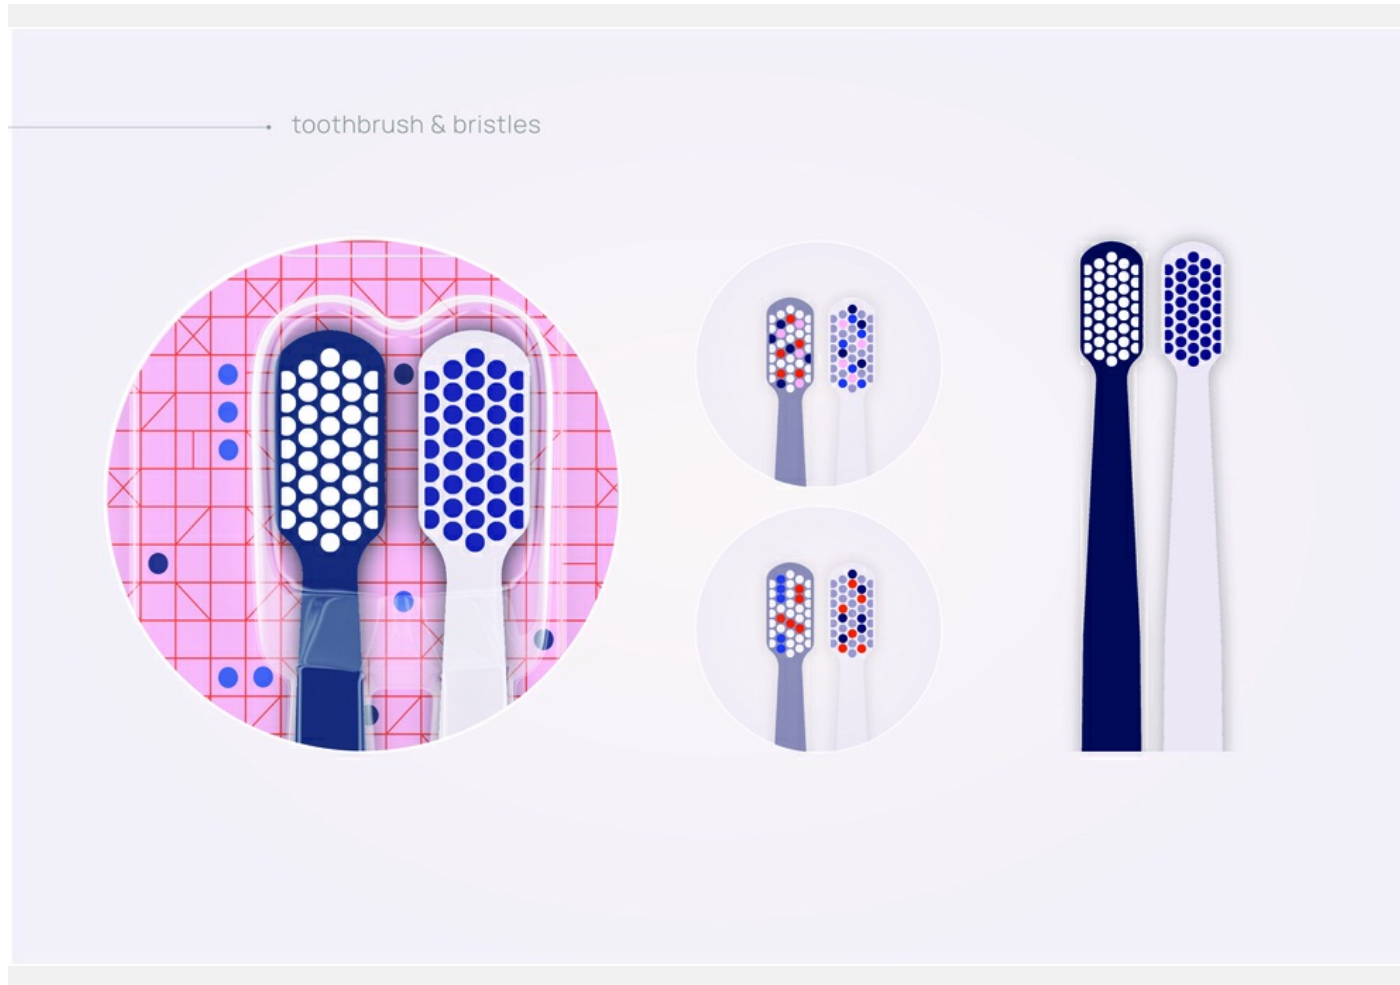

1/5 **tic-tac-toe**

Playful and fun design created from geometric elements inspired by the tic-tac-toe game

Solution

The resulting design is based on the playfulness of colors and geometric shapes. Just like brushing teeth can be considered as a game with fun, the packaging with its colorful design is intended to stimulate the user's interest in dental hygiene is something that can be everyday fun. The aim of the design is to make the boring and everyday routine of brushing your teeth special with a small piece of design in the bathroom.

2/5 tic-tac-toe

Playful and fun design created from geometric elements inspired by the tic-tac-toe game

Your design here

The resulting design is based on the playfulness of colors and geometric shapes. Just like brushing teeth can be considered as a game with fun, the packaging with its colorful design is intended to stimulate the user's interest in dental hygiene as something that can be everyday fun.

3/5 **tic-tac-toe**

Playful and fun design created from geometric elements inspired by the tic-tac-toe game

Your design applied to the toothbrush & bristles

Different variations of the pattern on the toothbrush represent an infinite number of combinations. Again inspired by the game of tic-tac-toe