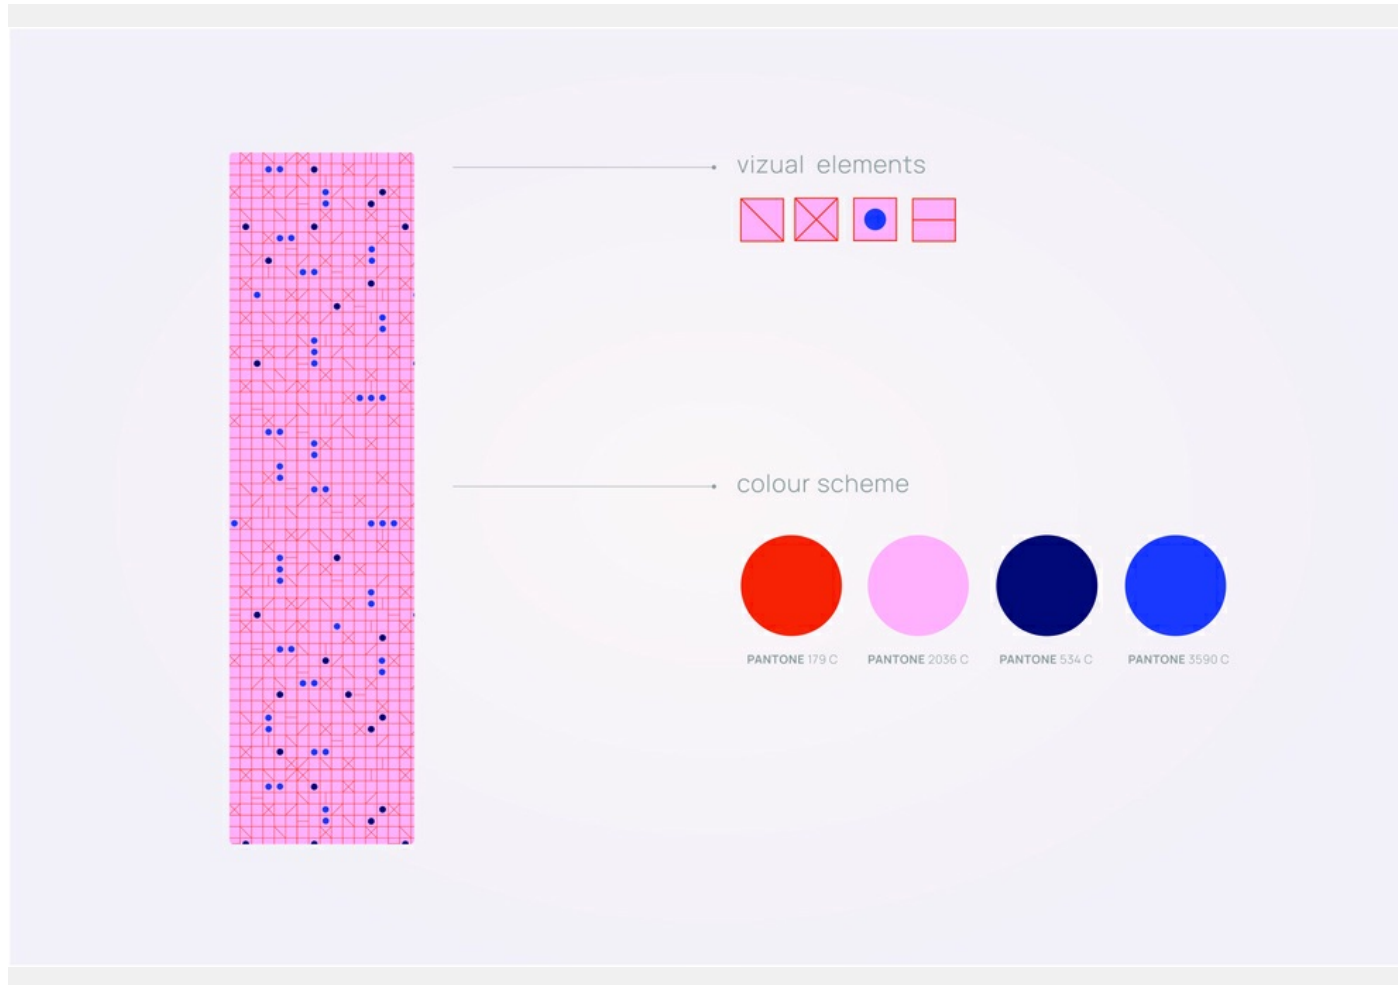

1/5 **tic-tac-toe**

Playful and fun design created from geometric elements inspired by the tic-tac-toe game

Solution

The resulting design is based on the playfulness of colors and geometric shapes. Just like brushing teeth can be considered as a game with fun, the packaging with its colorful design is intended to stimulate the user's interest in dental hygiene is something that can be everyday fun. The aim of the design is to make the boring and everyday routine of brushing your teeth special with a small piece of design in the bathroom.

2/5 tic-tac-toe

Playful and fun design created from geometric elements inspired by the tic-tac-toe game

Your design here

The resulting design is based on the playfulness of colors and geometric shapes. Just like brushing teeth can be considered as a game with fun, the packaging with its colorful design is intended to stimulate the user's interest in dental hygiene as something that can be everyday fun.

3/5 **tic-tac-toe**

Playful and fun design created from geometric elements inspired by the tic-tac-toe game

Your design applied to the toothbrush & bristles

Different variations of the pattern on the toothbrush represent an infinite number of combinations. Again inspired by the game of tic-tac-toe

5/5

tic-tac-toe

Playful and fun design created from geometric elements inspired by the tic-tac-toe game

Creative's profile

Dominika Režová

Student

Bratislava, Slovakia