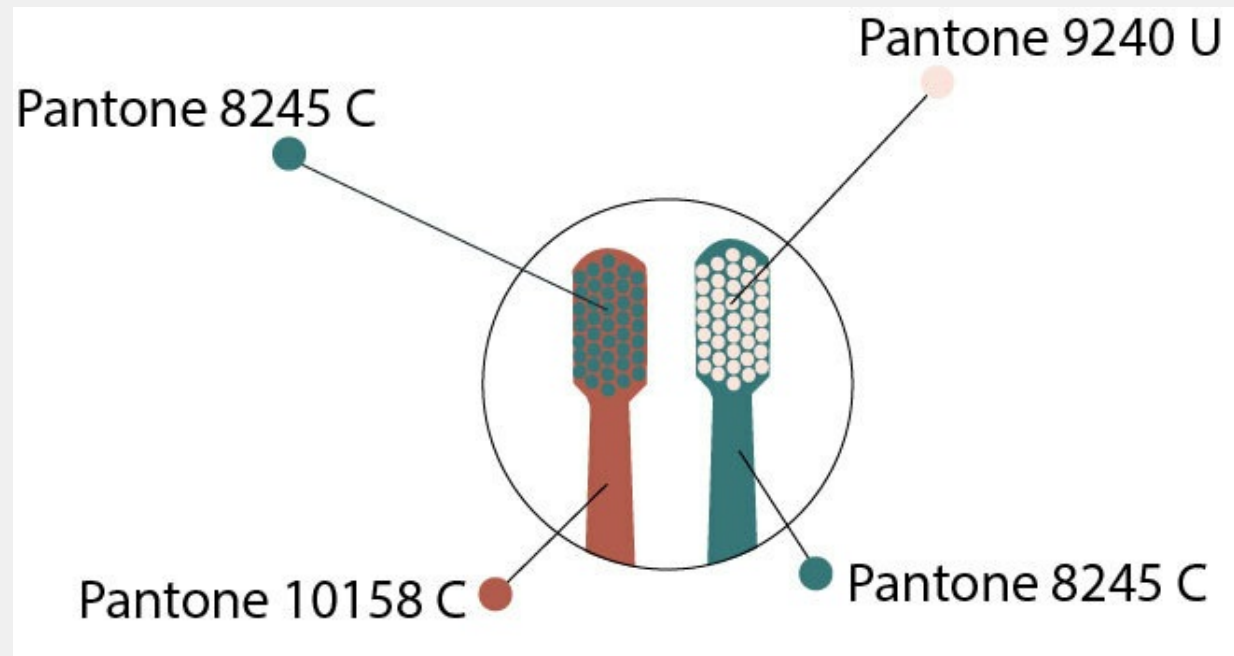

2/5 **Terrazzo design**

Not only for pavements :)

Your design here

Terrazzo design in pastel colours.

3/5 **Terrazzo design**

Not only for pavements :)

Your design applied to the toothbrush & bristles

Colours of handles: 1) Pantone 10158 C, 2) Pantone 8245 C
Simple one coloured design of bristles 1) Pantone 8245 C, 2) Pantone 9240 U