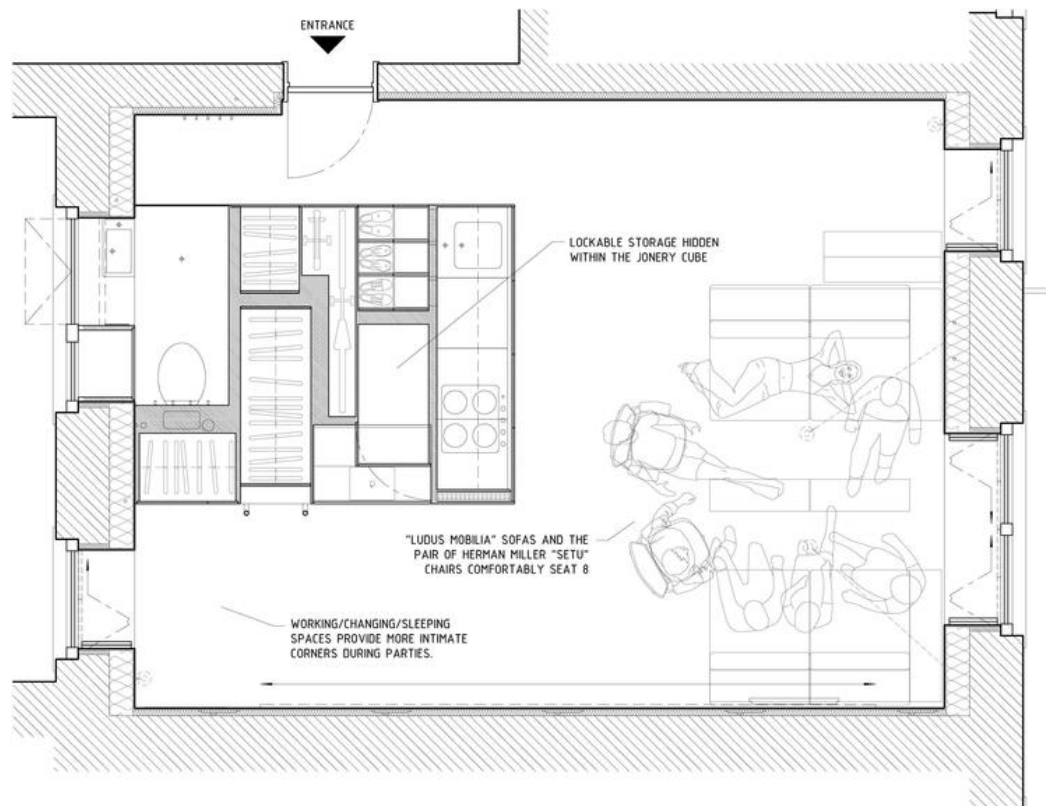

1/2 **JOINERY CUBE**

A single, compact cube of joinery.

LOUNGING FOR 8
22:30

WITH DINNER OVER A FEW FRIENDS
STAY ON FOR SOME MORE DRINKS.

THE "LUDUS MOBILIA" SOFAS AND
THE TWO HERMAN MILLER "SETU"
CHAIRS COMFORTABLY SEAT 8.

TWO ADDITIONAL SOFA BACKS ACT
AS A MATCHING COFFEE TABLE
(ALSO USED FOR DINNING SEATING).

FOR PARTIES THE
WORKING/CHANGING/SLEEPING
SPACES CAN PROVIDE MORE
INTIMATE CORNERS.

LOCKABLE STORAGE UNDER IN THE
CENTRE OF THE JOINERY CUBE IS
ACCESSED THROUGH THE BACK OF
THE DESK ALCOVE.

Solution

A single, compact cube of joinery, 8ft 3 x 11ft 2 (2.5m x 3.4m). Prefabricate-able; mass produce-able; in any number of finishes... and when you don't need it in the space anymore: disassemble it and install it somewhere else.

Proposal aims:

1. Specifically tailored to Graham's needs and the apartment.
2. Replicable in an apartment.

CUBE:

The kitchen, bathroom, main sleeping space, office, bikes, wardrobes, general and lockable storage, recycling centre, automatically irrigated planting, and services are all contained within the 3.2m x 2.4m x 2.2m(h) cube of joinery.